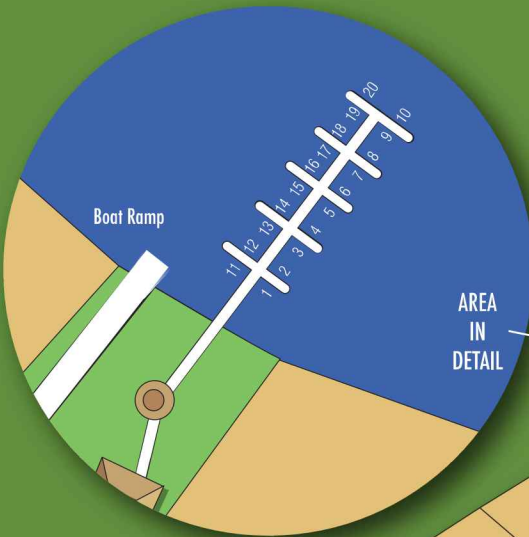

Richland PARK

Richland-Chamber
Reservoir

- 3rd Largest Lake in Texas
- 43,384 Acres
- 336 Miles of Shoreline
- Close to Corsicana & Downtown Dallas